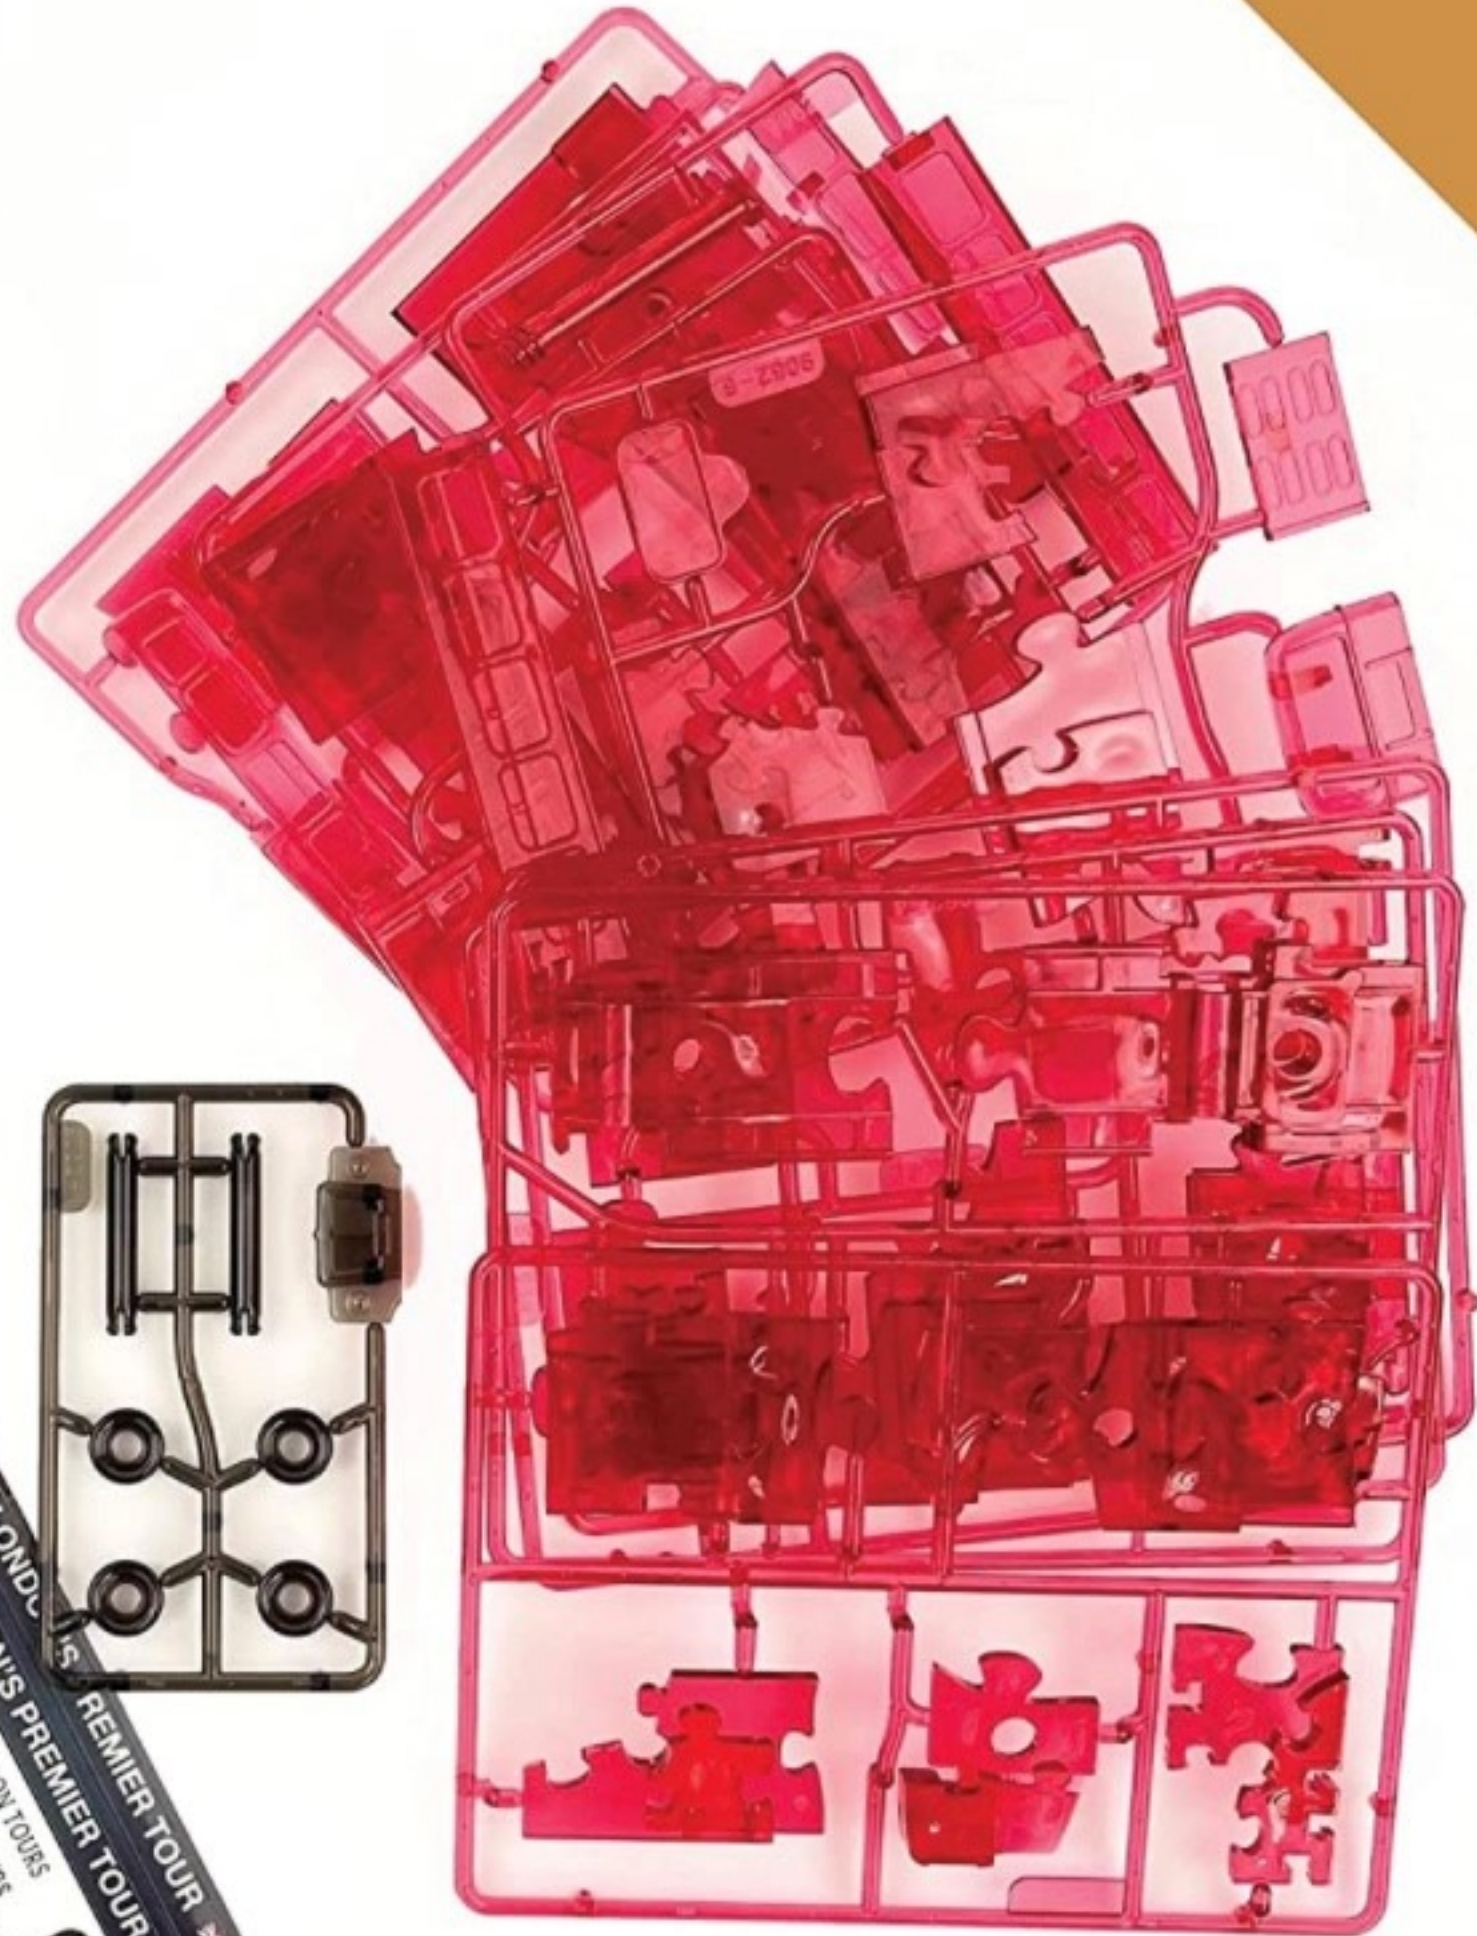

54 piece 3D crystal puzzle complete with instruction manual